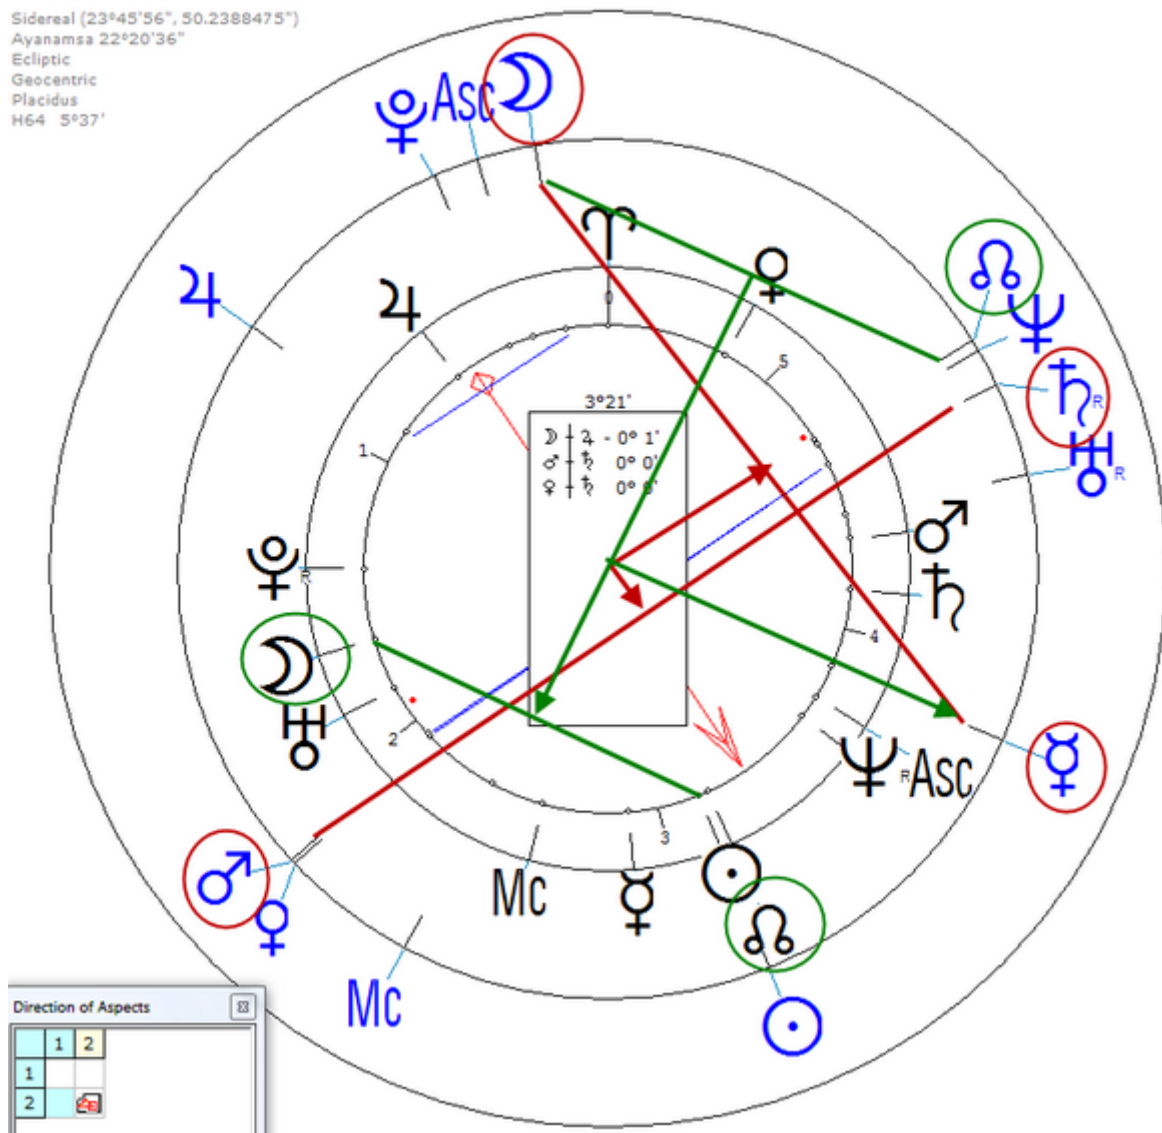

Goebbels, Joseph

29 October 1897 at 22:30 (= 10:30 PM)Rheydt, Germany, 51n10, 6e25
German Nazi propagandist in charge of all public communication media.
<https://www.astro.com/astro-databank/Goebbels,_Joseph>

Death by Suicide 1 May 1945 in Berlin,Germany(Along with family, age 47)

Solar Return (Harmonic 64)

Solar $\♂/\♁ = \text{Solar } \text{♃}/\text{♀}$

Solar $\text{♃}/\text{♁} = \text{Solar } \text{♀} = \text{♃}_n/\text{♁}_n$

Goebbels, Joseph
29 October 1897 Fri 22:30 (GMT+1) 51n10 6e25
Rheydt, Germany
Sidereal (23°45'56", 50.2388475")
Ayanamsa 22°20'36"
Ecliptic
Geocentric
Placidus
H64 5°37'